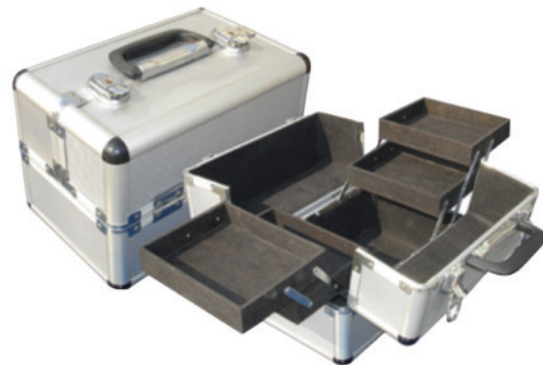

Description >>>

Item No.: JXCC-001
Diamond embossed aluminum (or PVC) panel surrounded with round aluminum frame.
2 doors for opening, 1 strong ABS handle on the lid, 2 metal latches with keyhole, 8 Cr-plated metal corners, and 4 tough hinges.
4 trays inside the case, and adjustable and removable compartments interior.
Dimension: 45 x 22.5 x 30 cm, or made to order.
Packing: 3 pcs / CTN

Description >>>

Item No.: JXCC-002
Diamond embossed aluminum (or PVC) panel surrounded with square aluminum frame.
2 doors for opening, 1 strong ABS handle on the lid, 2 metal latches with keyhole, 8 Cr-plated metal corners, and 4 tough hinges.
4 trays inside the case, and adjustable and removable compartments interior.
Dimension: 36 x 22.5 x 24.5 cm, or made to order.
Packing: 3 pcs / CTN

Description >>>

Item No.: JXCC-005
Stripe embossed PVC panel surrounded with integrative aluminum frame.
1 Cr-plated ABS handle, 2 metal latches, 8 black ABS corners, and 2 hinges.
Fabric covers both lid and bottom inside.
Dimension: 29 x 23 x 6.4 cm, or made to order.
Packing: 10 pcs / CTN

Description >>>

Item No.: JXCC-006
Diamond embossed aluminum panel surrounded with square and round aluminum frame.
1 Cr-plated metal latch, 8 Cr-plated metal corners, and 2 hinges.
Fabric covers both lid and bottom inside.
Dimension: 14.5 x 12.5 x 6.5 cm, or made to order.
Packing: 45 pcs / CTN