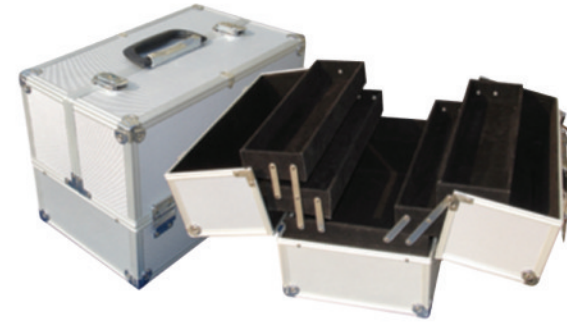

Description >>>

Item No.: JXCC-001
Diamond embossed aluminum (or PVC) panel surrounded with round aluminum frame.
2 doors for opening, 1 strong ABS handle on the lid, 2 metal latches with keyhole, 8 Cr-plated metal corners, and 4 tough hinges.
4 trays inside the case, and adjustable and removable compartments interior.
Dimension: 45 x 22.5 x 30 cm, or made to order.
Packing: 3 pcs / CTN

Description >>>

Item No.: JXCC-002
Diamond embossed aluminum (or PVC) panel surrounded with square aluminum frame.
2 doors for opening, 1 strong ABS handle on the lid, 2 metal latches with keyhole, 8 Cr-plated metal corners, and 4 tough hinges.
4 trays inside the case, and adjustable and removable compartments interior.
Dimension: 36 x 22.5 x 24.5 cm, or made to order.
Packing: 3 pcs / CTN

Description >>>

Item No.: JXCC-005
Stripe embossed PVC panel surrounded with integrative aluminum frame.
1 Cr-plated ABS handle, 2 metal latches, 8 black ABS corners, and 2 hinges.
Fabric covers both lid and bottom inside.
Dimension: 29 x 23 x 6.4 cm, or made to order.
Packing: 10 pcs / CTN

Description >>>

Item No.: JXCC-006
Diamond embossed aluminum panel surrounded with square and round aluminum frame.
1 Cr-plated metal latch, 8 Cr-plated metal corners, and 2 hinges.
Fabric covers both lid and bottom inside.
Dimension: 14.5 x 12.5 x 6.5 cm, or made to order.
Packing: 45 pcs / CTN